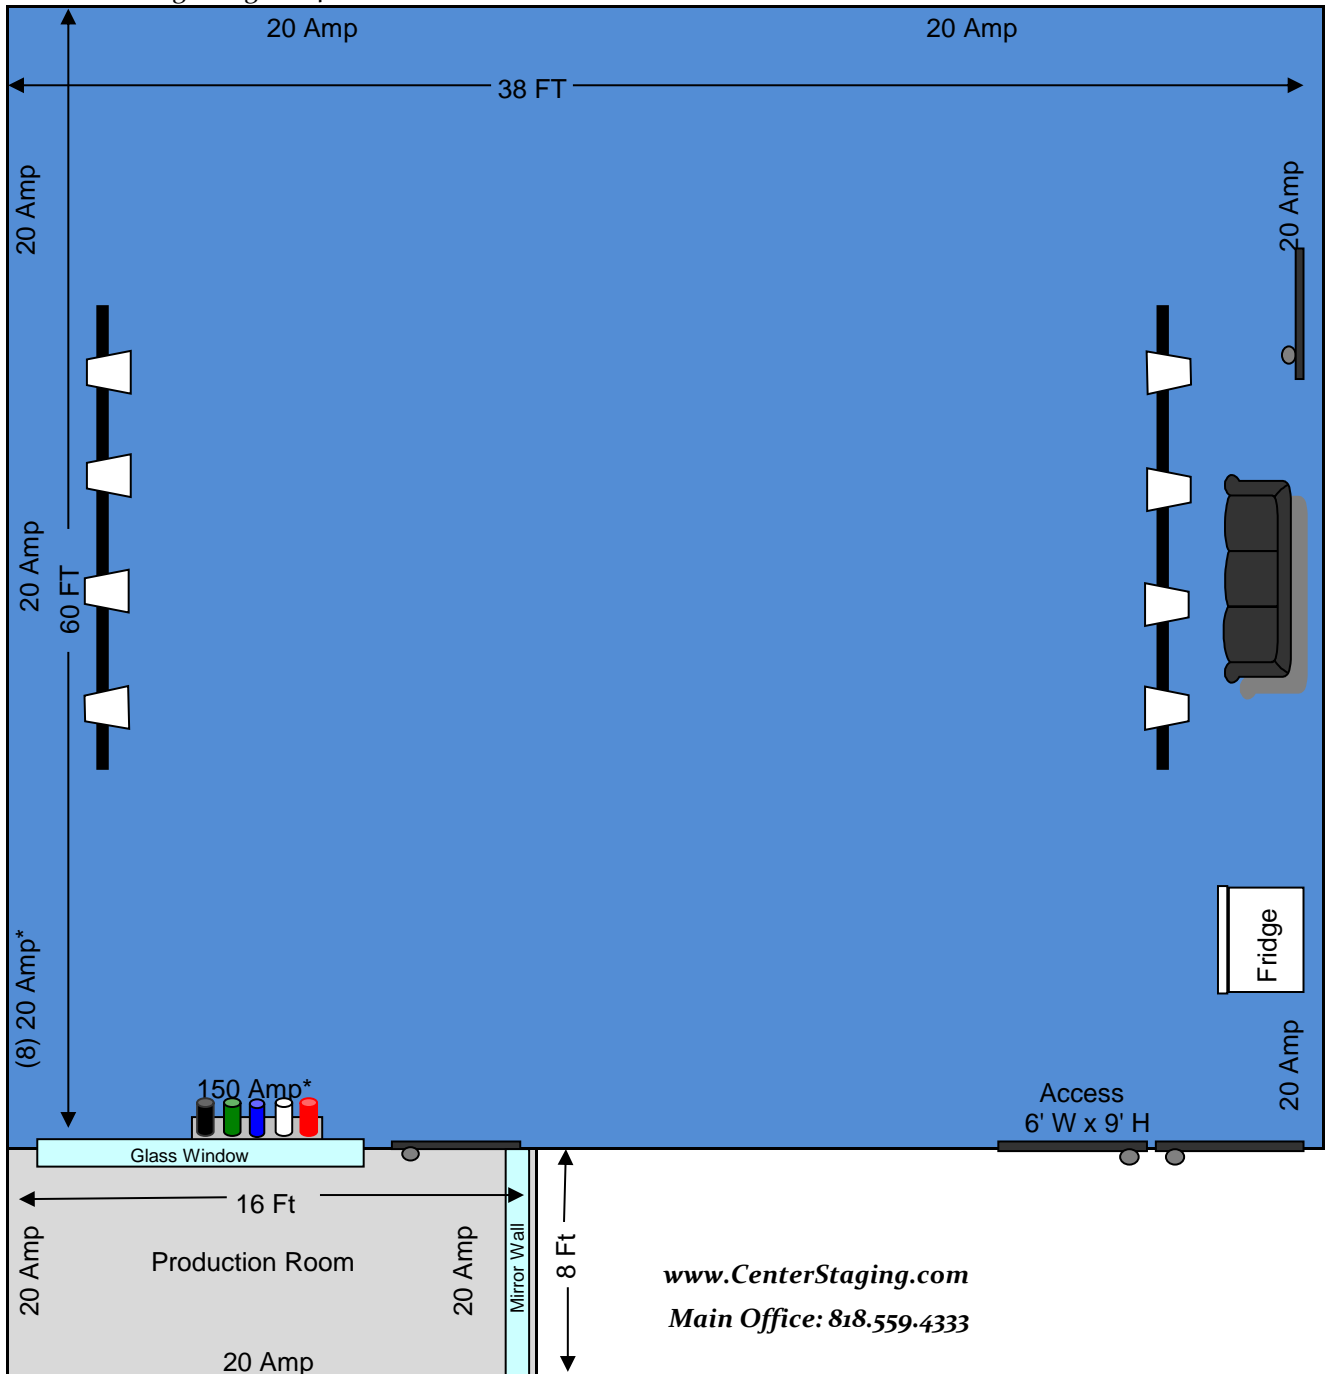

CenterStaging Studio 10

Power: 150 Amp 3 Phase Camlock w / (8) 20 Amp Wall Edison Circuits

Floor: Hickory Hardwood Dance Floor

Walls: Acoustical Treatment - Black

Height: 15 FT

Lighting: (8) Par 56 500W w / wall control dimmers

Audio: Meyer Monitor System w / sidefills & floor wedges
DigiDesign SC48 Monitor Console

Staging: Built as requested - added charge

Studio Area: 2280 SQ. FT

Backline: added charge per spec

Internet: Wireless **Phone:** Yes